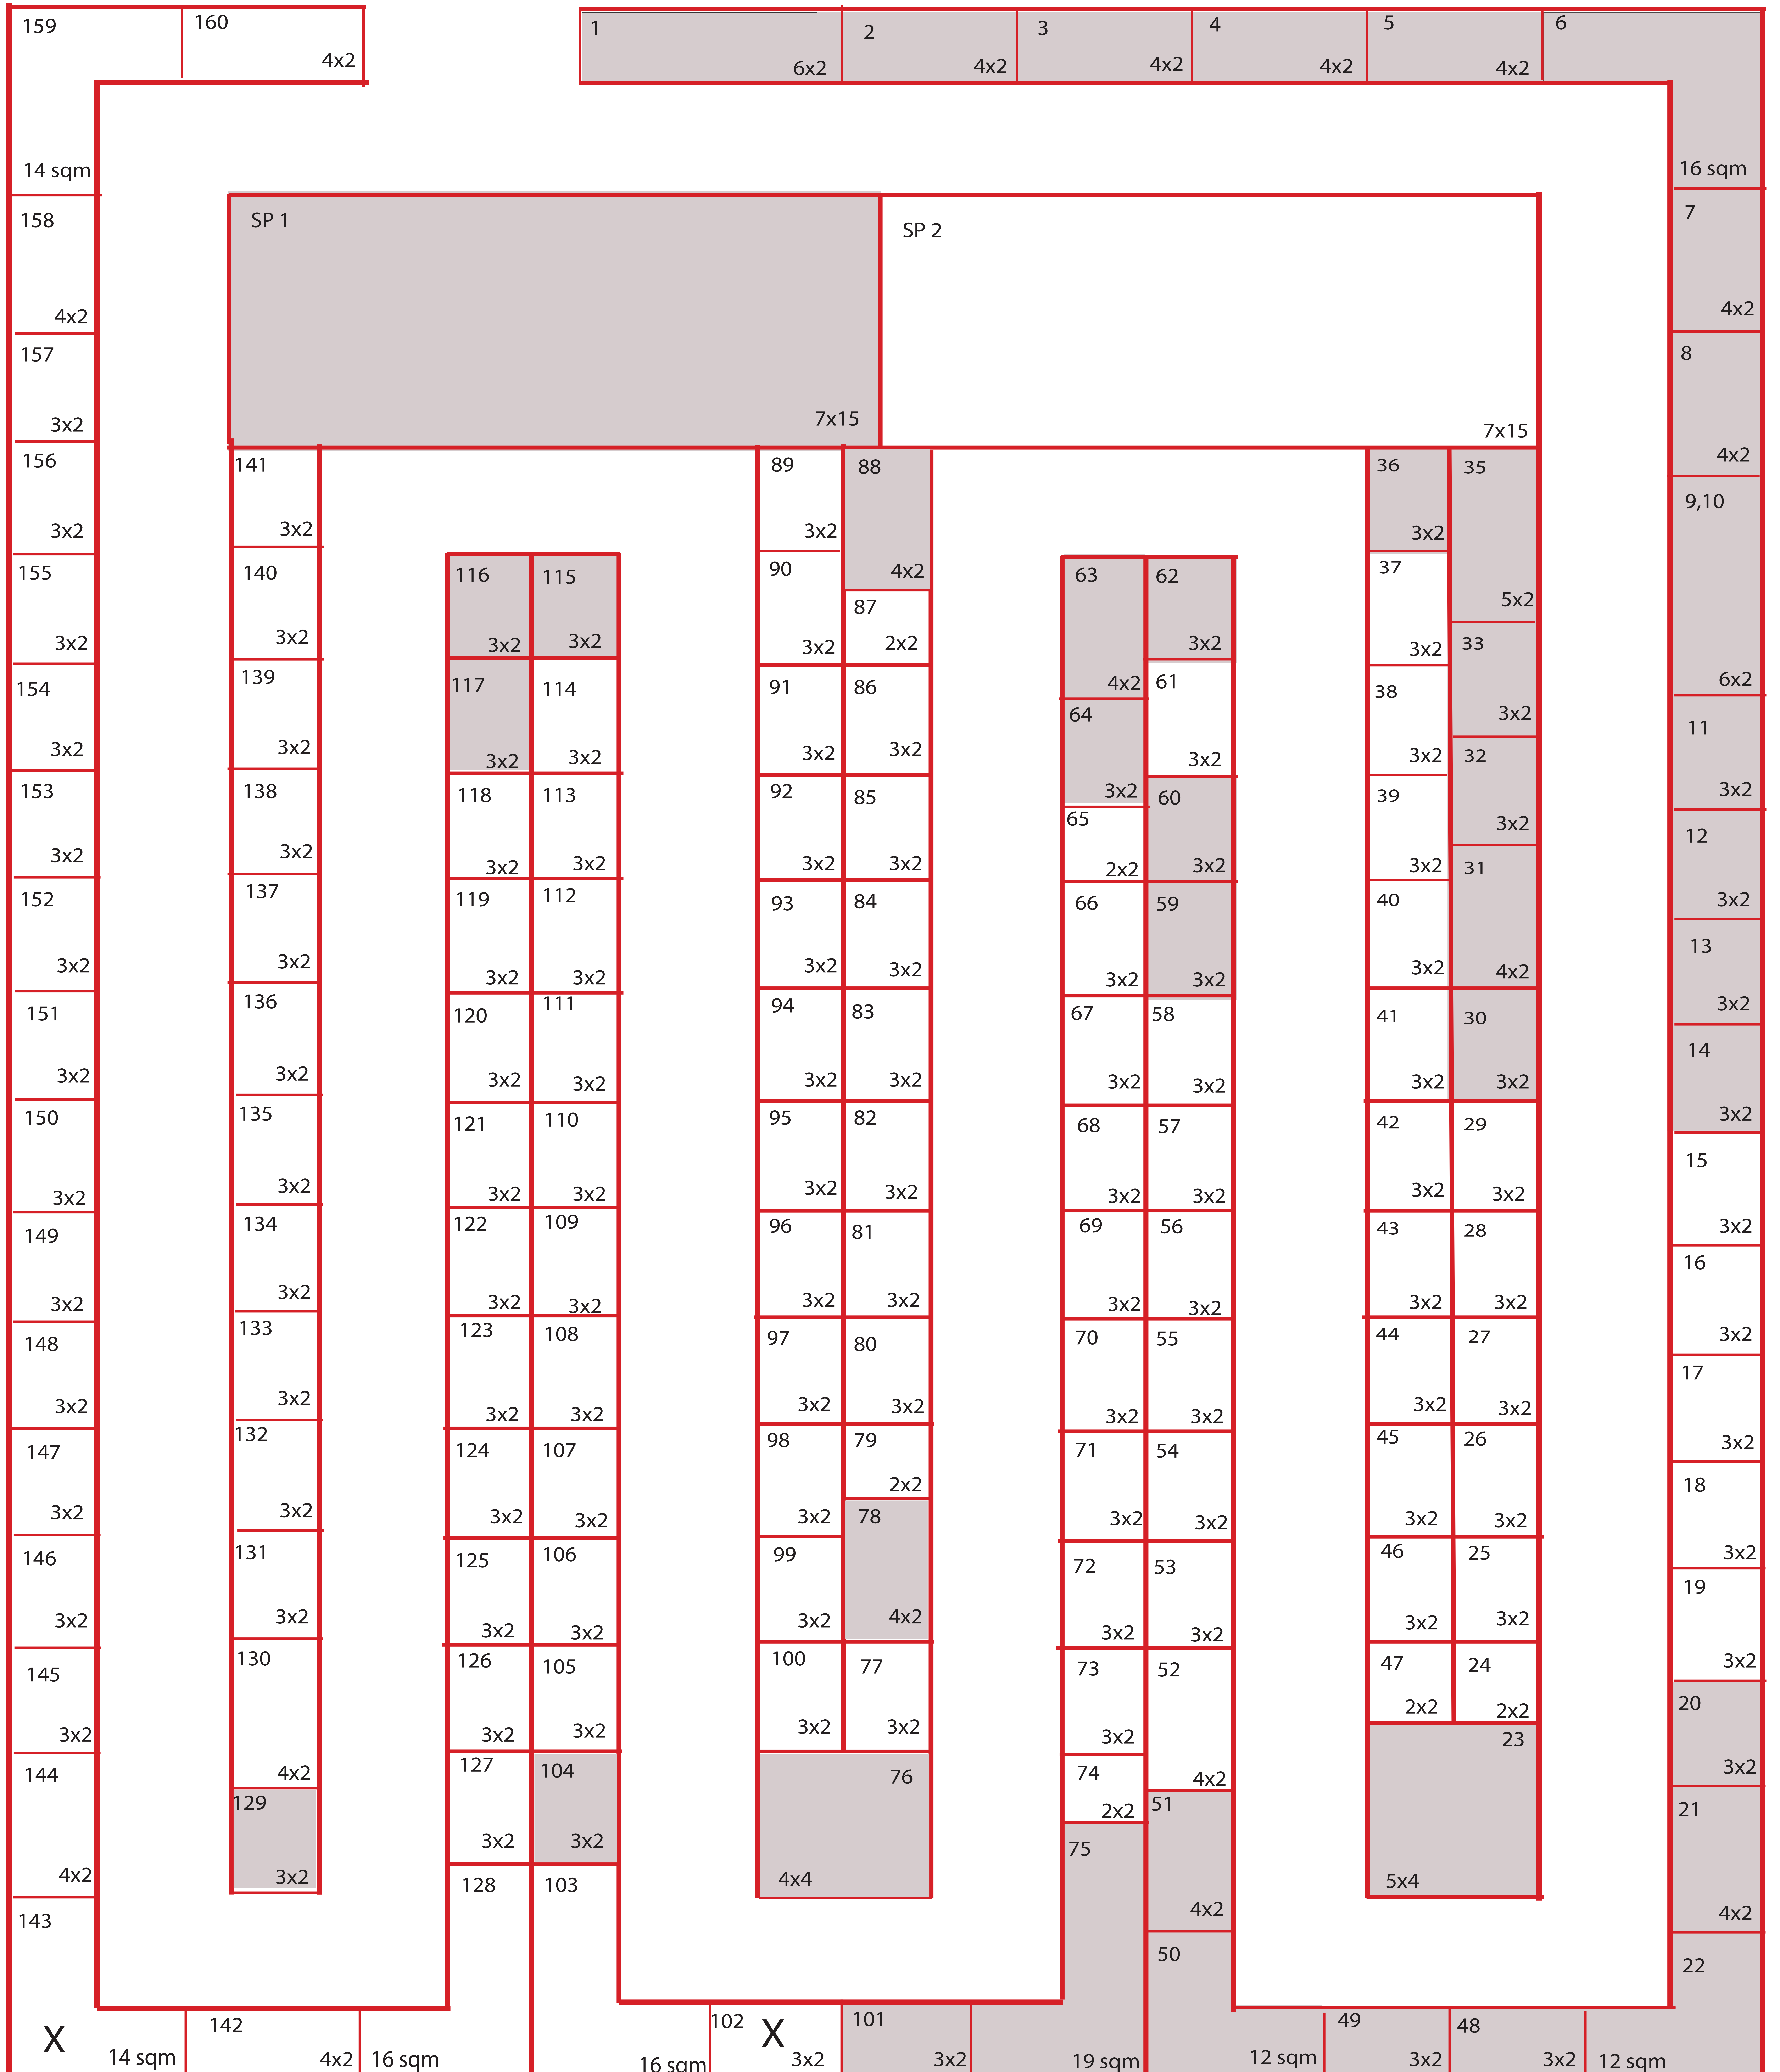

Everything in

Anything in

INTERIOR EXTERIOR EXPO

Sept 6 - 9, 2012

Hall No.E, CODISSIA, Coimbatore

ENTRY/EXIT

Floor Plan not to scale
Organiser reserve the right to alter the floor plan